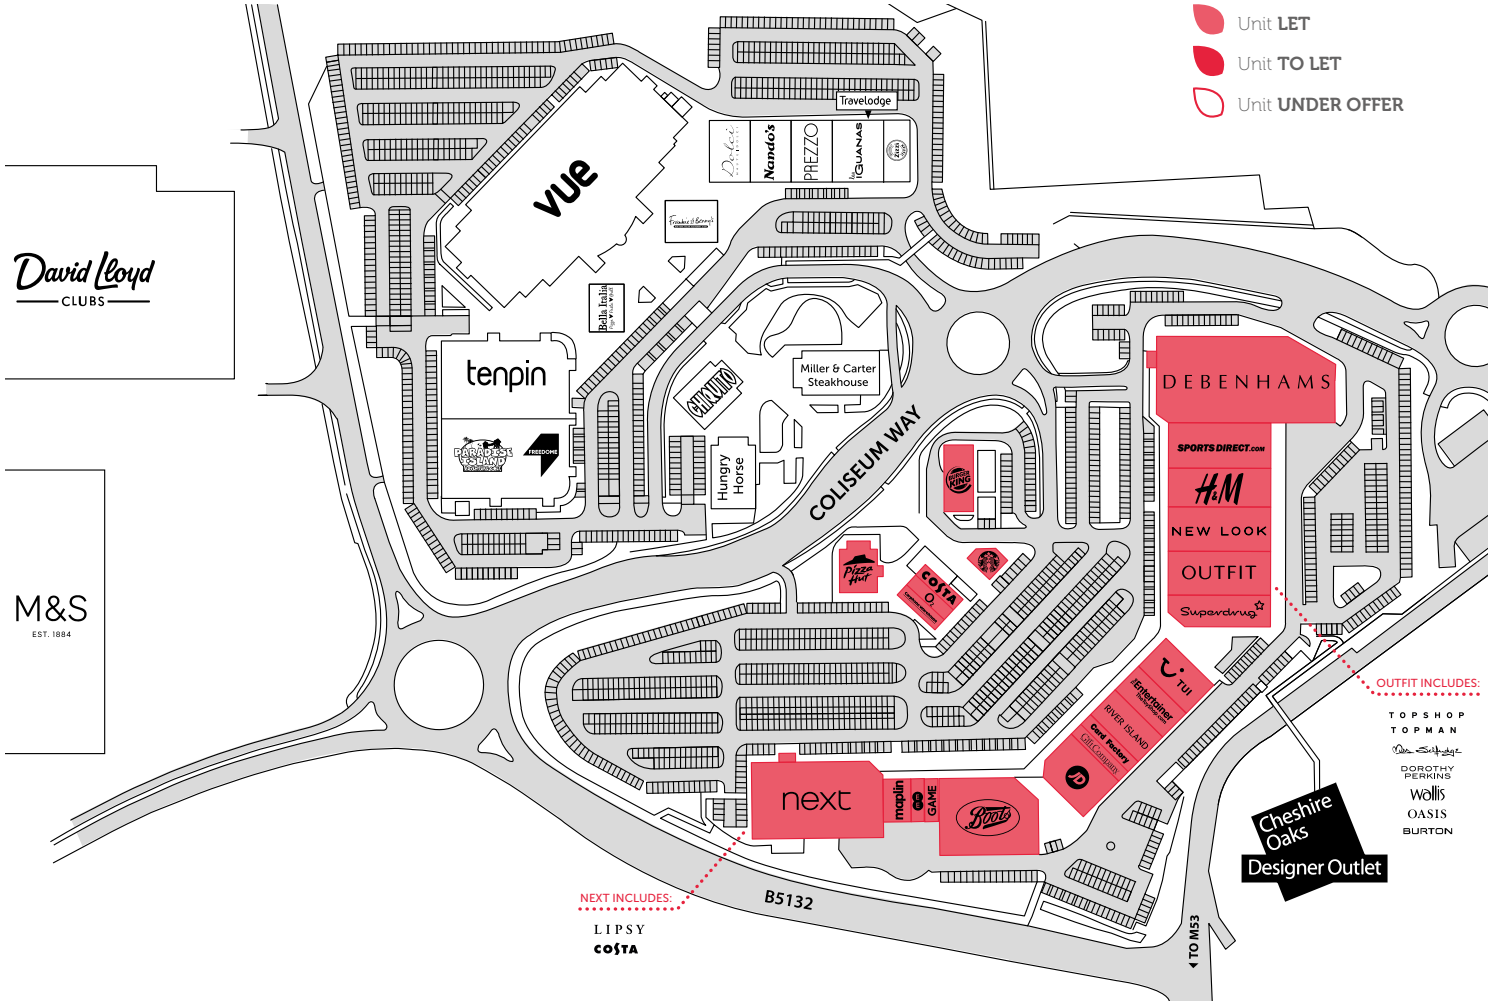

David Lloyd
CLUBS

M&S
EST. 1884

- Unit LET
- Unit TO LET
- Unit UNDER OFFER

NEXT INCLUDES:
LIPSY
COSTA

OUTFIT INCLUDES:
TOPSHOP
TOPMAN
Dorothy Perkins
Wallis
OASIS
BURTON